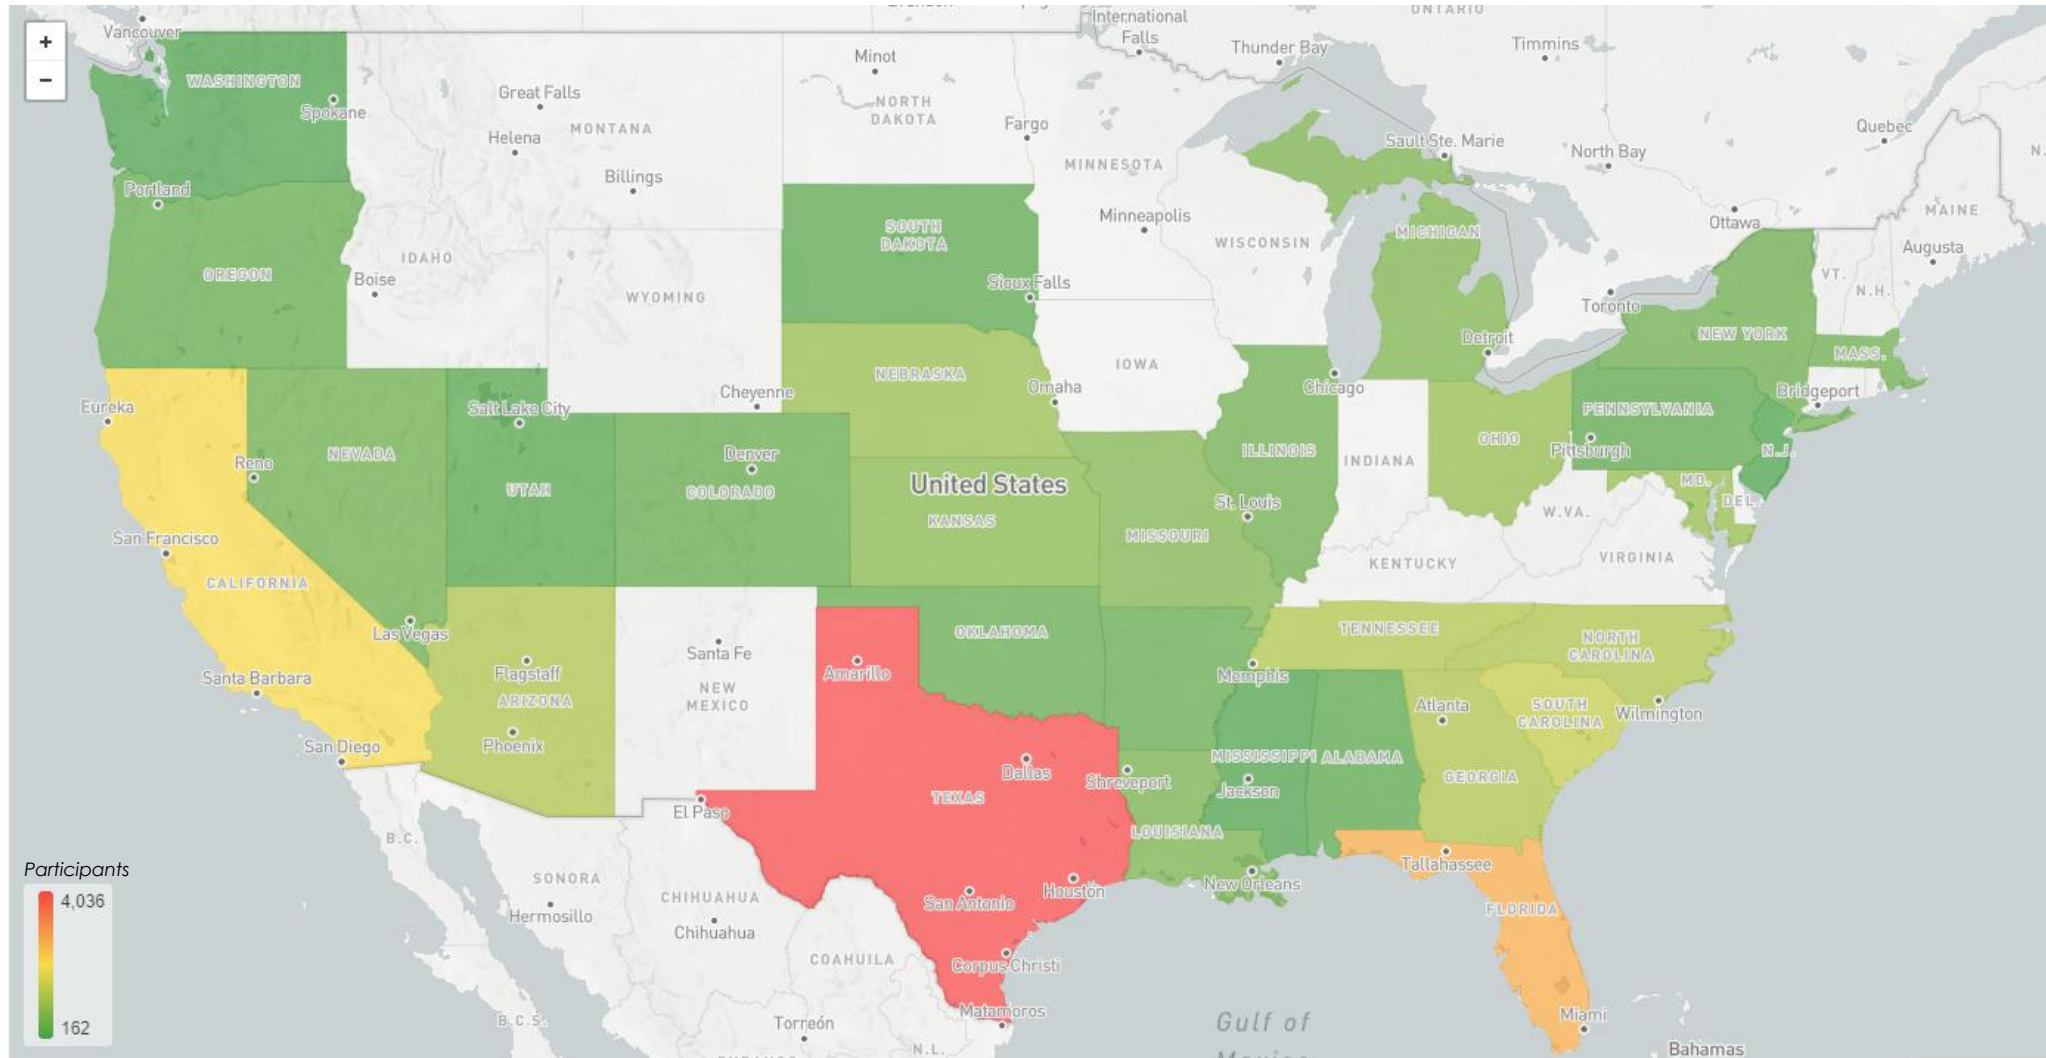

moderna®

The Moderna logo consists of the word "moderna" in a lowercase, red, sans-serif font. A registered trademark symbol (®) is located at the top right of the letter "a". Below the text is a horizontal dashed line composed of ten blue dashes.

Race and ethnicity

Interim data snapshot - October 21, 2020 - subject to change

Age and gender

Interim data snapshot - October 21, 2020 - subject to change

Cove Study age breakdown

Cove Study gender distribution

Risk factors for severe COVID-19 disease

Interim data snapshot - October 21, 2020 - subject to change

Risk stratification in Cove Study

Comorbidities of at risk participants in Cove Study

Evolution of diversity throughout enrollment

Interim data snapshot - October 21, 2020 - subject to change

Geographic distribution

Interim data snapshot - October 21, 2020 - subject to change

A vaccine for everyone...find yourself in the Cove study

Interim data snapshot - October 21, 2020 - subject to change