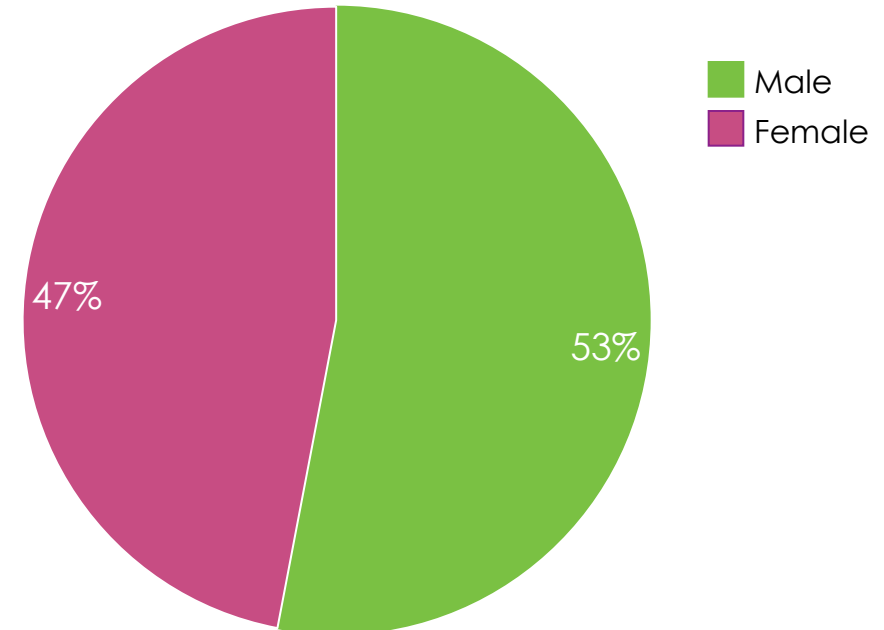

moderna®

The Moderna logo consists of the word "moderna" in a lowercase, red, sans-serif font. A registered trademark symbol (®) is located at the top right of the letter "a". Below the text is a horizontal dashed line composed of ten blue dashes.

Race and ethnicity

Interim data snapshot - October 21, 2020 - subject to change

Age and gender

Interim data snapshot - October 21, 2020 - subject to change

Cove Study age breakdown

Cove Study gender distribution

Risk factors for severe COVID-19 disease

Interim data snapshot - October 21, 2020 - subject to change

Risk stratification in Cove Study

Comorbidities of at risk participants in Cove Study

Evolution of diversity throughout enrollment