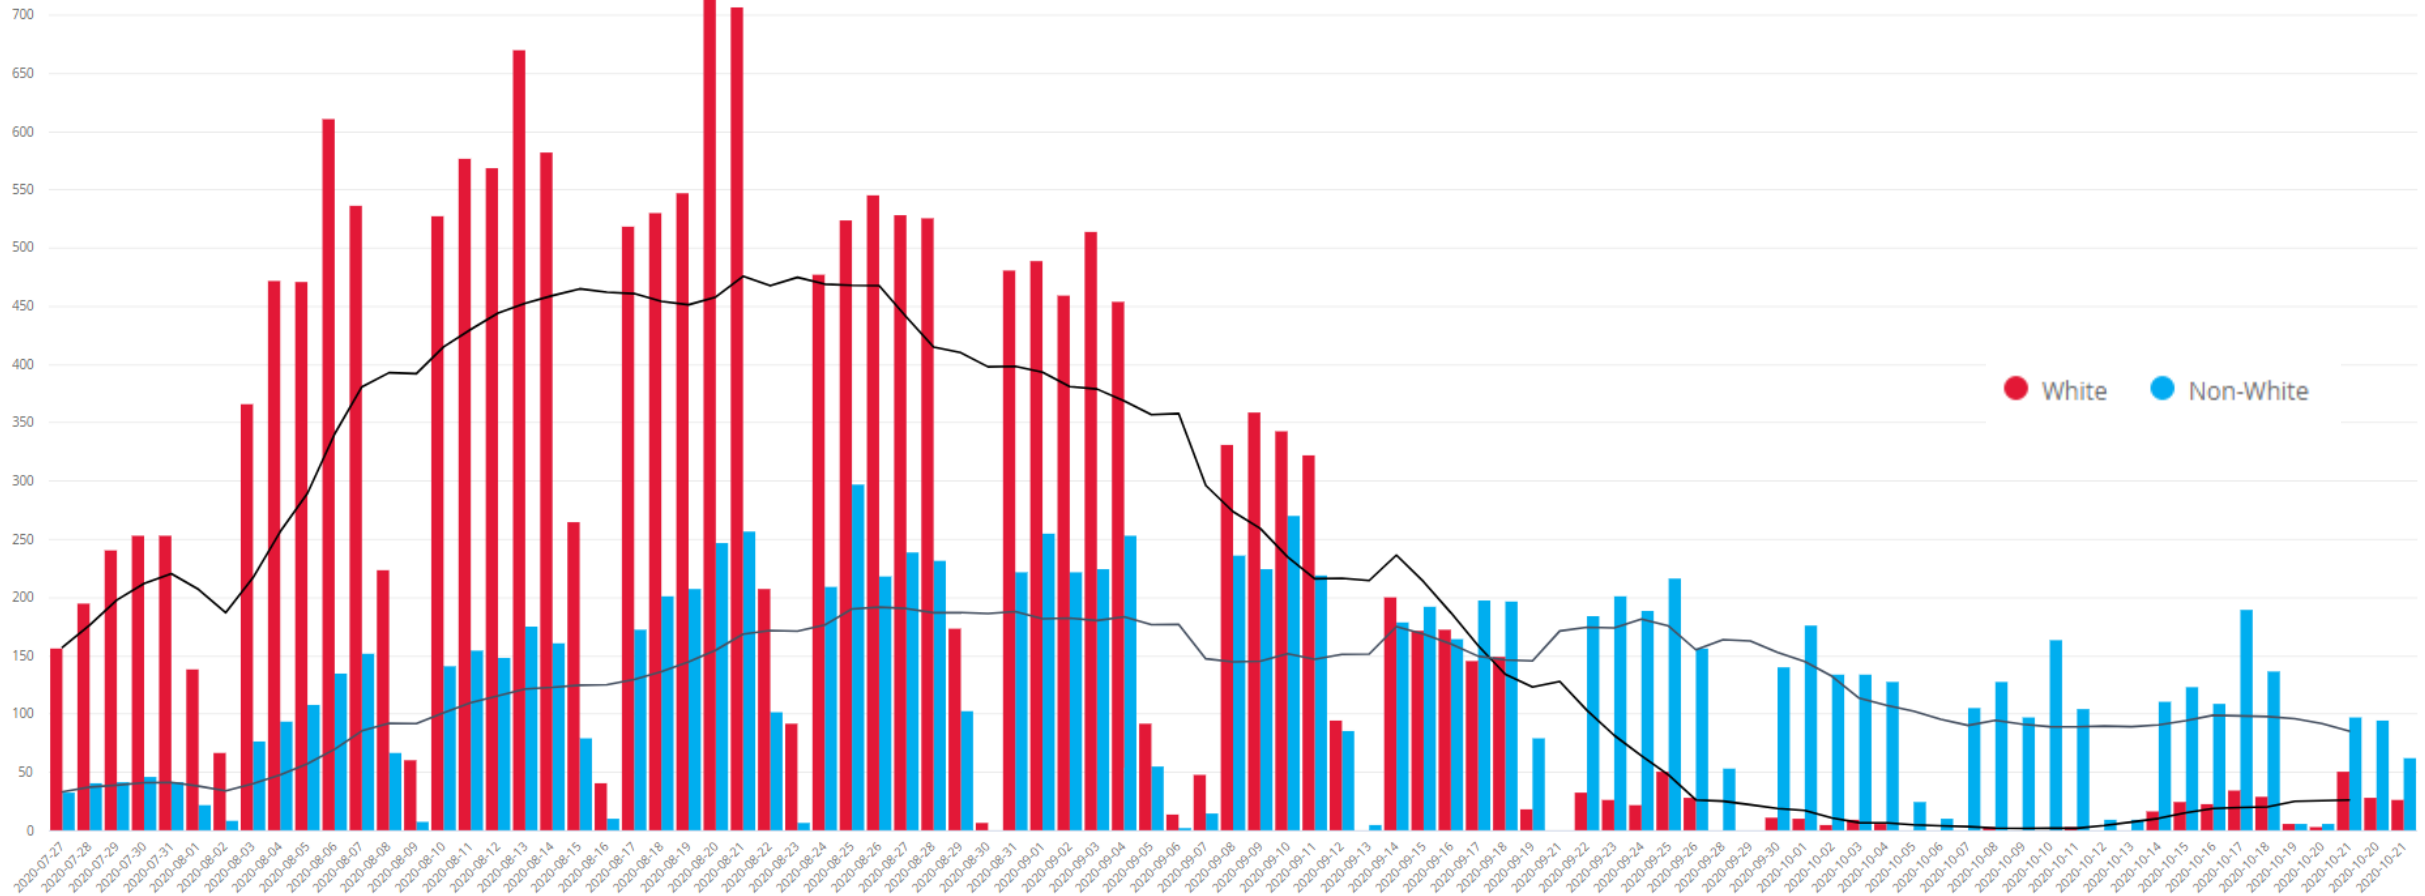

moderna®

The Moderna logo consists of the word "moderna" in a lowercase, red, sans-serif font. A registered trademark symbol (®) is located at the top right of the letter "a". Below the text is a horizontal dashed line composed of ten blue dashes.

Race and ethnicity

Interim data snapshot - October 21, 2020 - subject to change

Age and gender

Interim data snapshot - October 21, 2020 - subject to change

Cove Study age breakdown

Cove Study gender distribution

Risk factors for severe COVID-19 disease

Interim data snapshot - October 21, 2020 - subject to change

Risk stratification in Cove Study

Comorbidities of at risk participants in Cove Study

Evolution of diversity throughout enrollment

Interim data snapshot - October 21, 2020 - subject to change

Geographic distribution

Interim data snapshot - October 21, 2020 - subject to change

A vaccine for everyone...find yourself in the Cove study

Interim data snapshot - October 21, 2020 - subject to change