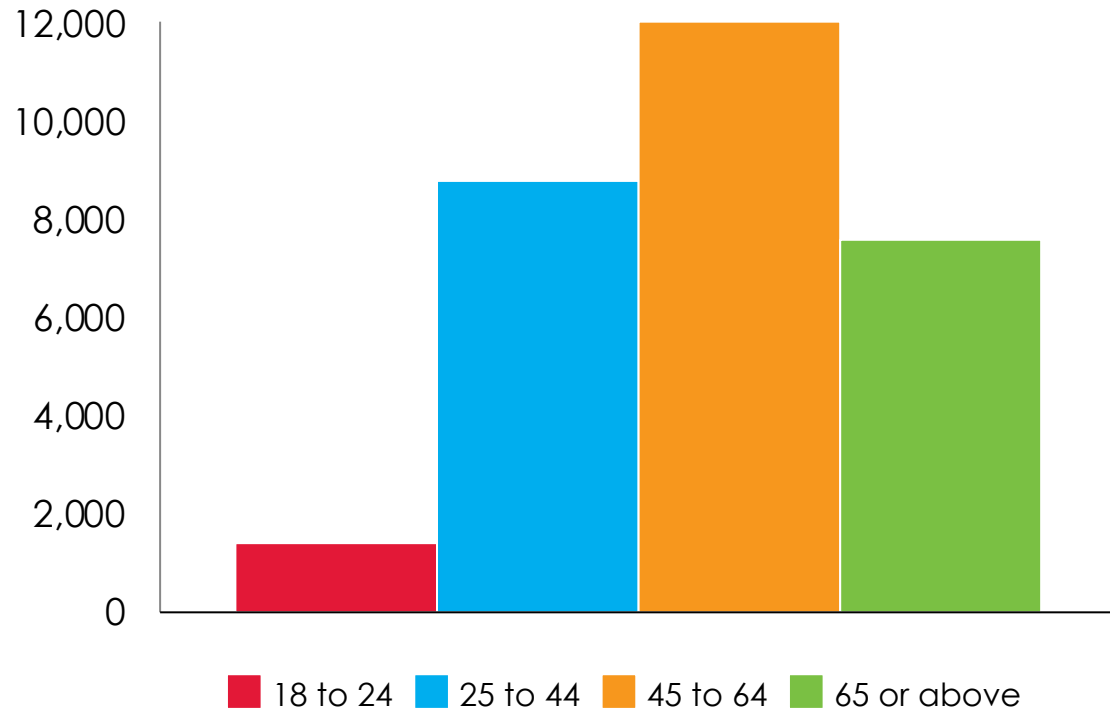

moderna®

The Moderna logo consists of the word "moderna" in a lowercase, red, sans-serif font. A registered trademark symbol (®) is located at the top right of the letter "a". Below the text is a horizontal dashed line composed of ten blue dashes.

Race and ethnicity

Interim data snapshot - October 21, 2020 - subject to change

Age and gender

Interim data snapshot - October 21, 2020 - subject to change

Cove Study age breakdown

Cove Study gender distribution

Risk factors for severe COVID-19 disease

Interim data snapshot - October 21, 2020 - subject to change

Risk stratification in Cove Study

Comorbidities of at risk participants in Cove Study

Evolution of diversity throughout enrollment