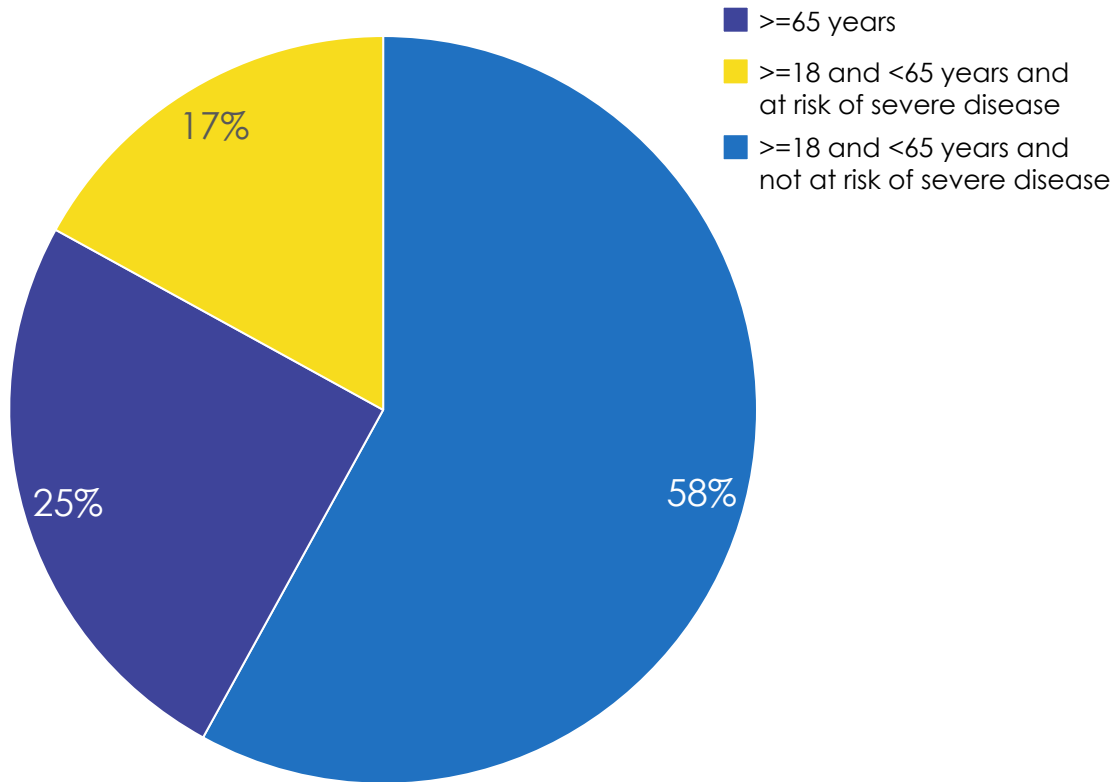

moderna®

The Moderna logo consists of the word "moderna" in a lowercase, red, sans-serif font. A registered trademark symbol (®) is located at the top right of the letter "a". Below the text is a horizontal dashed line composed of ten blue dashes.

Race and ethnicity

Interim data snapshot - October 21, 2020 - subject to change

Age and gender

Interim data snapshot - October 21, 2020 - subject to change

Cove Study age breakdown

Cove Study gender distribution

Risk factors for severe COVID-19 disease

Interim data snapshot - October 21, 2020 - subject to change

Risk stratification in Cove Study

Comorbidities of at risk participants in Cove Study

Evolution of diversity throughout enrollment