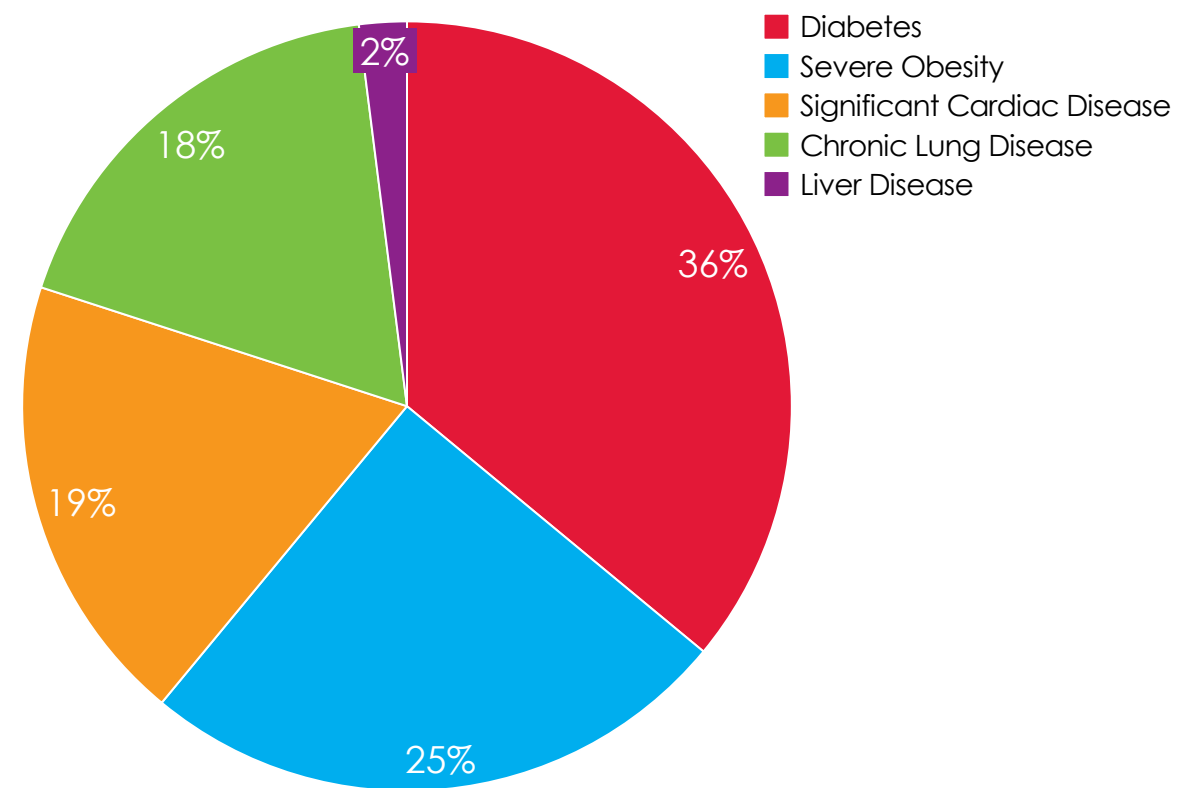

Race and ethnicity

Interim data snapshot - October 21, 2020 - subject to change

Age and gender

Interim data snapshot - October 21, 2020 - subject to change

Cove Study age breakdown

Cove Study gender distribution

Risk factors for severe COVID-19 disease

Interim data snapshot - October 21, 2020 - subject to change

Risk stratification in Cove Study

Comorbidities of at risk participants in Cove Study

Evolution of diversity throughout enrollment