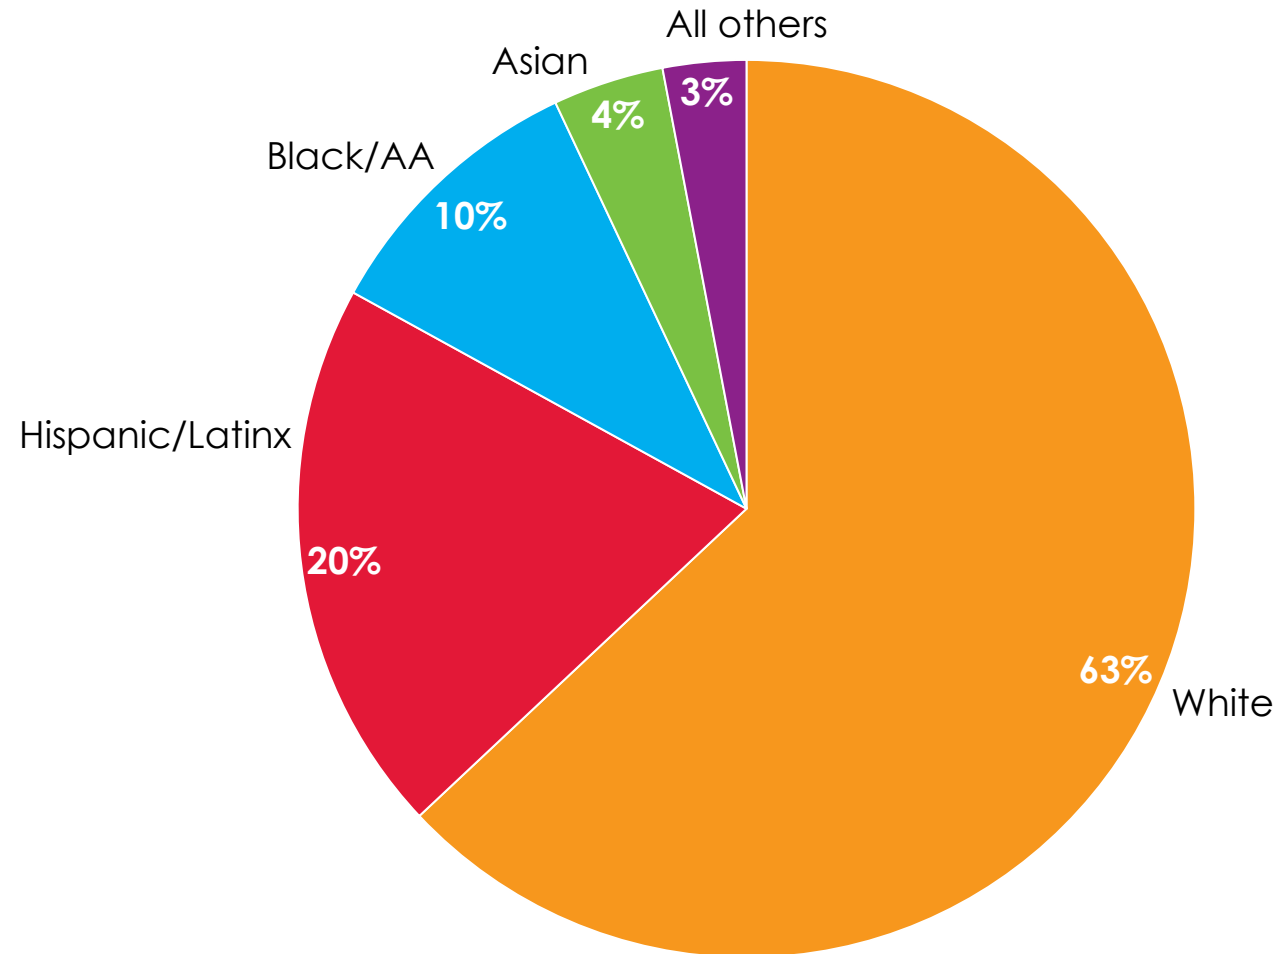

moderna®

The Moderna logo consists of the word "moderna" in a lowercase, red, sans-serif font. A registered trademark symbol (®) is located at the top right of the letter "a". Below the text is a horizontal dashed line composed of ten blue dashes.

Race and ethnicity

Interim data snapshot - October 21, 2020 - subject to change

Age and gender

Interim data snapshot - October 21, 2020 - subject to change

Cove Study age breakdown

Cove Study gender distribution